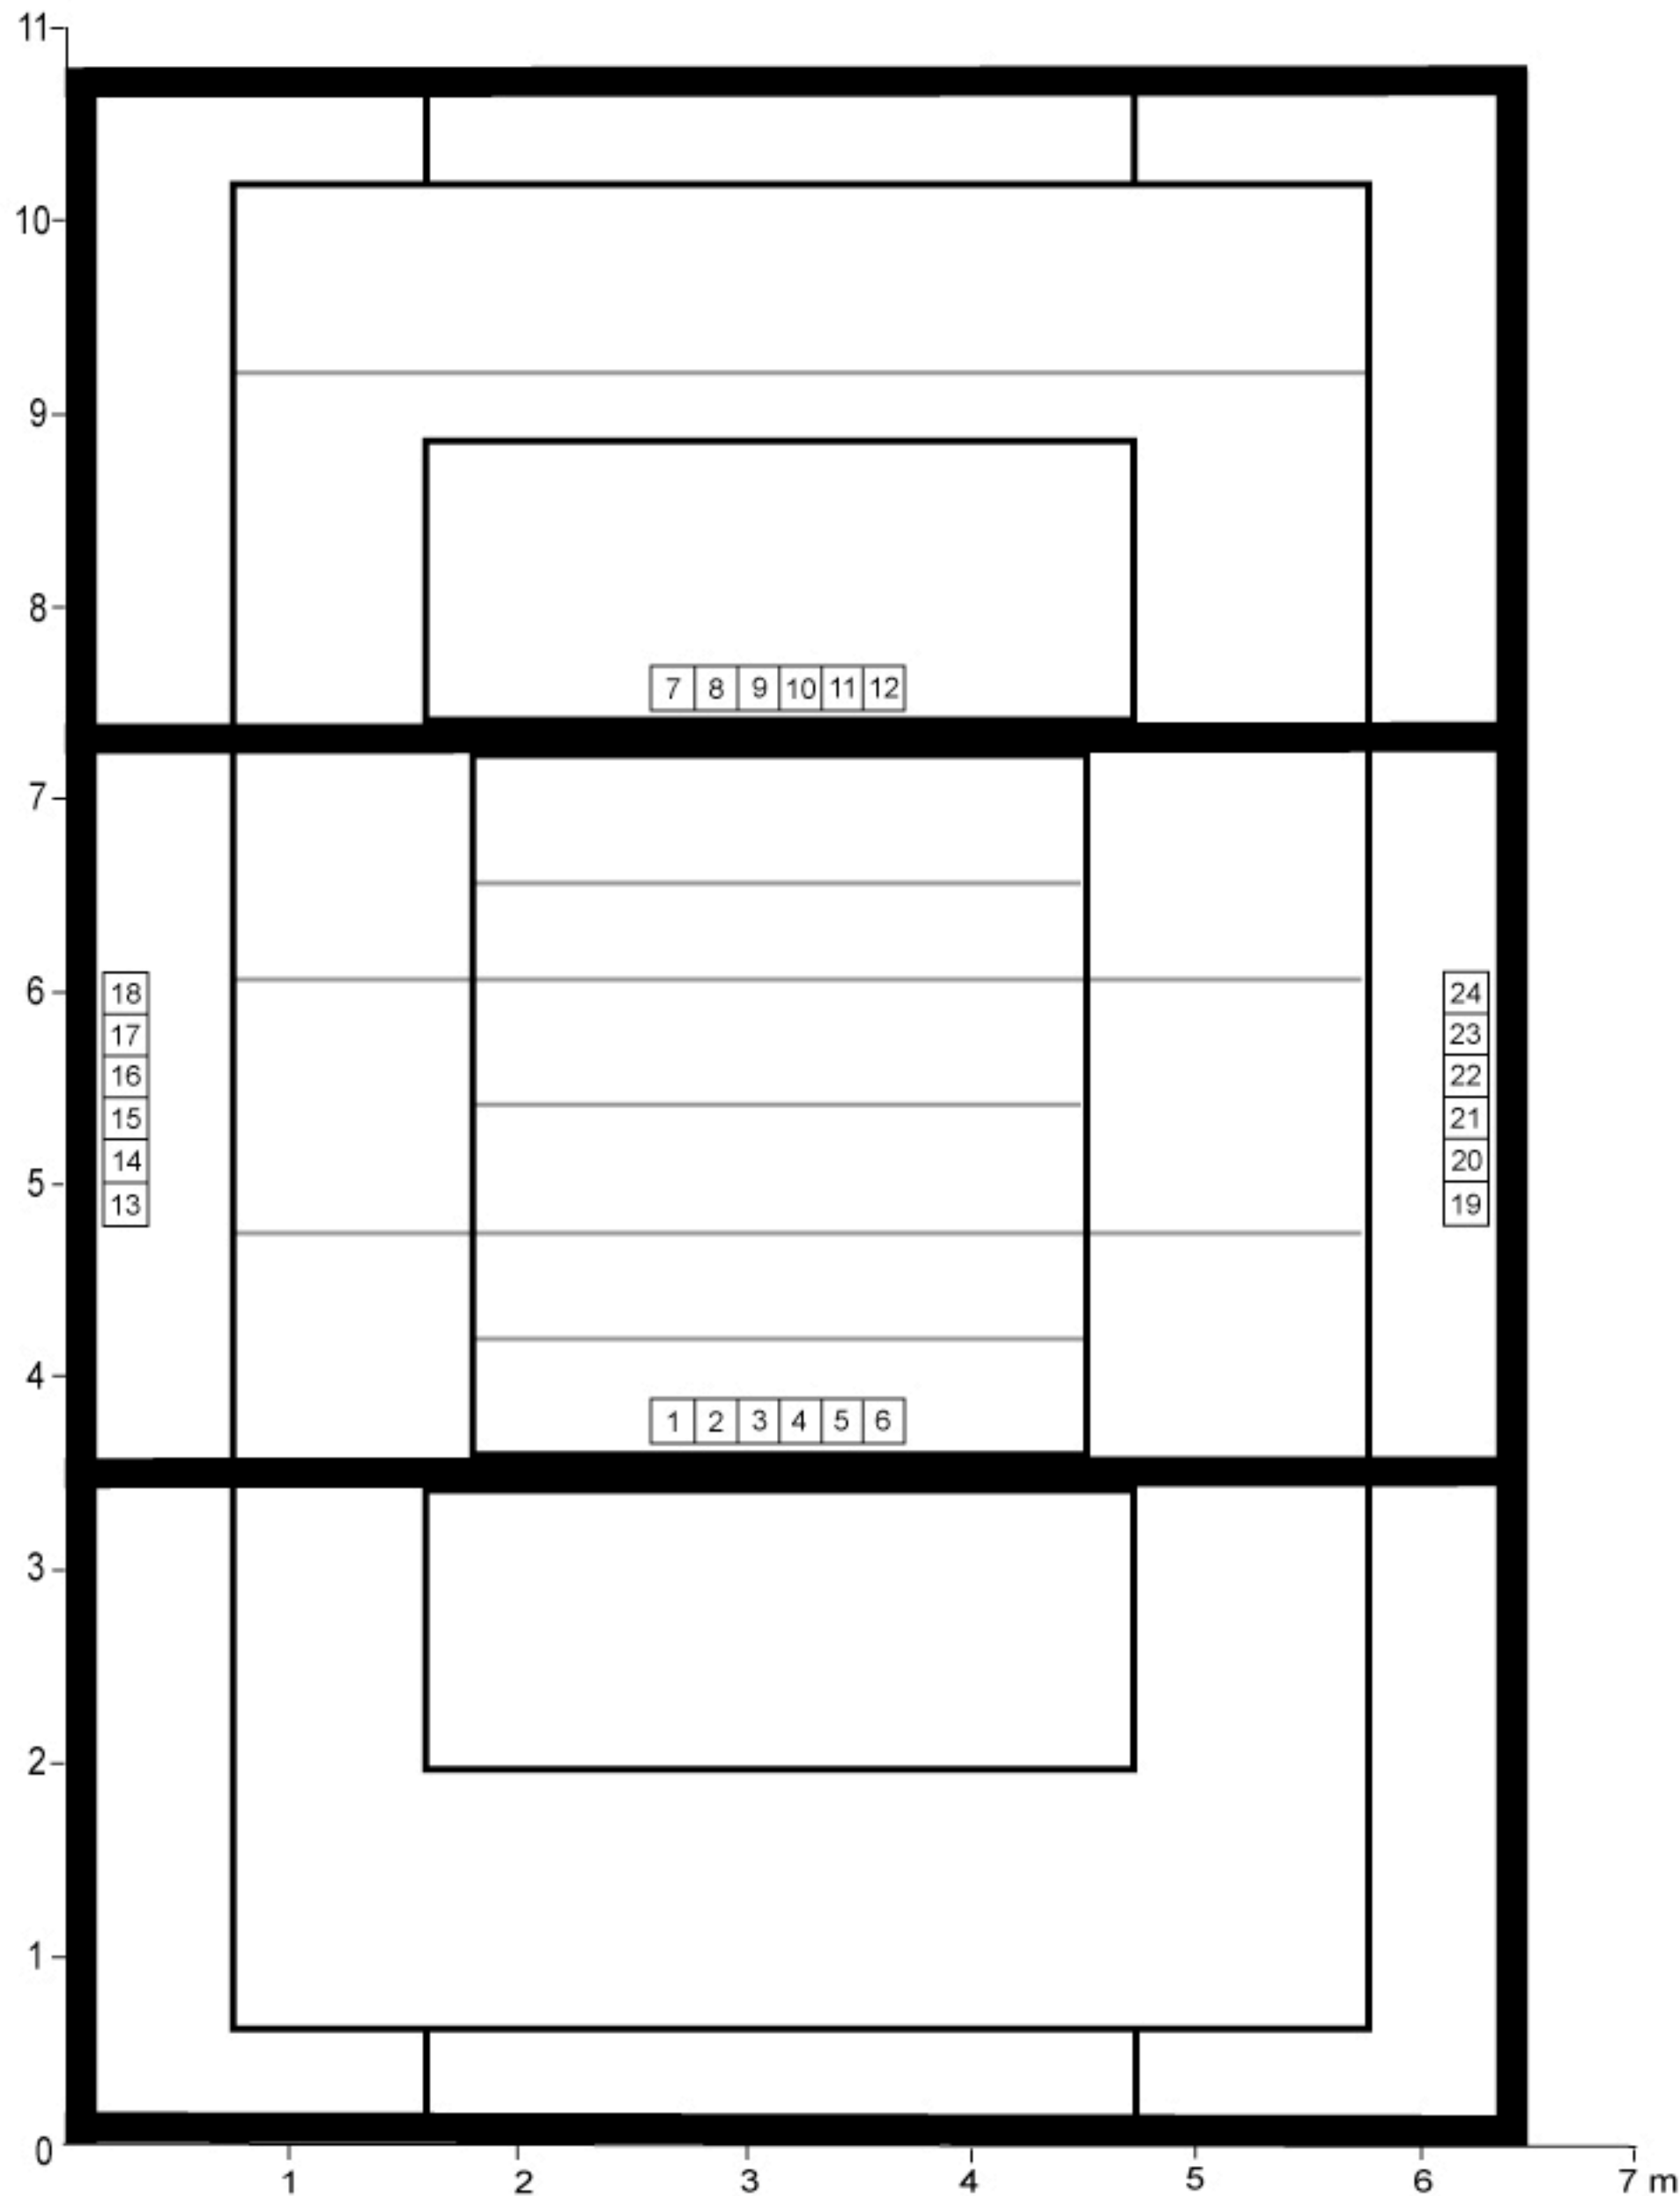

STANICA light plan

Multi cable

1 2 3 4 5 6 Number of chanel